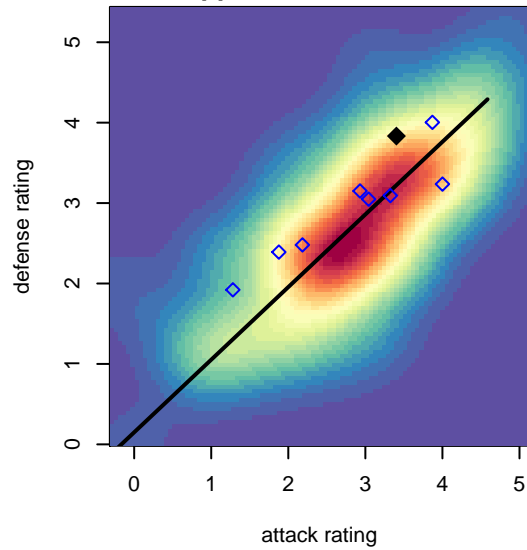

Rocky Mountain FC G01

, MT
G01 total strength=1844
attack=30.05 defense=46.23

alt names used:
ROCKY MOUNTAIN FC

Venues played:
2017 Nike Crossfire Challenge Silver Group U1
2017 Portland Winter Showcase U17

**attack and defense variance (black dot)
relative to other teams
and top 10 in region**

**attack and defense rating
relative to others at age
and all opponents in last 13 months**

Performance relative to 13 month average