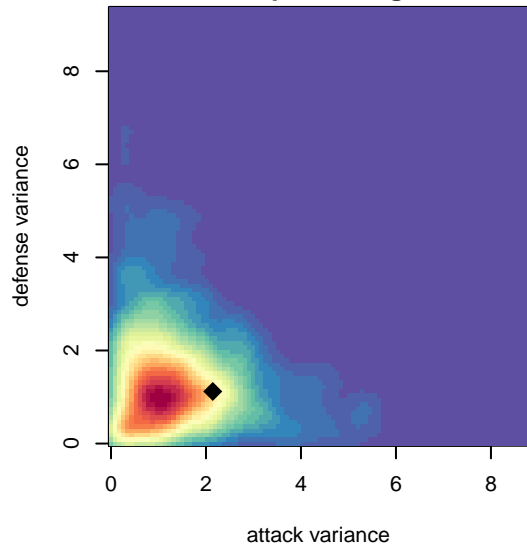

Rocky Mountain FC G01

, MT
G01 total strength=1844
attack=30.05 defense=46.23

alt names used:
ROCKY MOUNTAIN FC

Venues played:
2017 Nike Crossfire Challenge Silver Group U1
2017 Portland Winter Showcase U17

**attack and defense variance (black dot)
relative to other teams
and top 10 in region**

**attack and defense rating
relative to others at age
and all opponents in last 13 months**

Performance relative to 13 month average