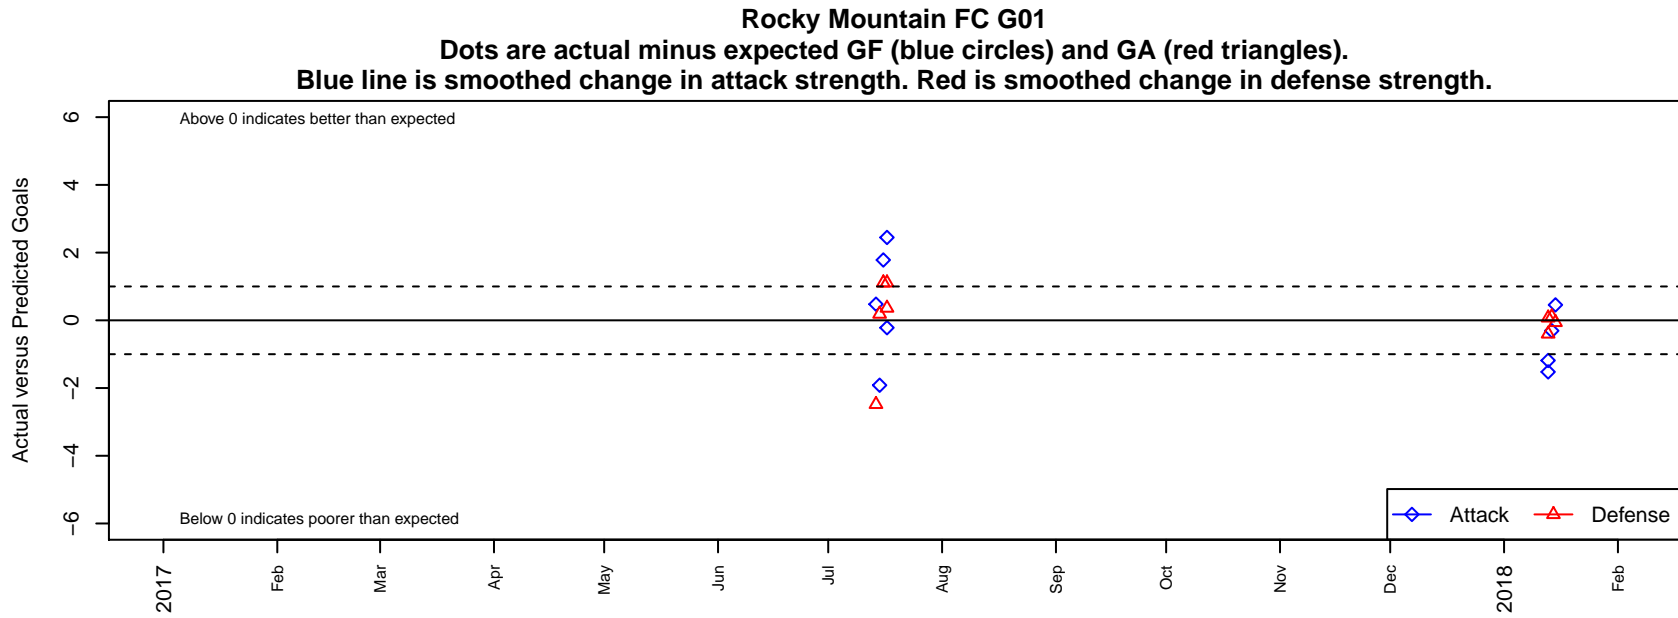

Rocky Mountain FC G01

, MT
G01 total strength=1844
attack=30.05 defense=46.23

alt names used:
ROCKY MOUNTAIN FC

Venues played:
2017 Nike Crossfire Challenge Silver Group U1
2017 Portland Winter Showcase U17

**attack and defense variance (black dot)
relative to other teams
and top 10 in region**

**attack and defense rating
relative to others at age
and all opponents in last 13 months**

Performance relative to 13 month average