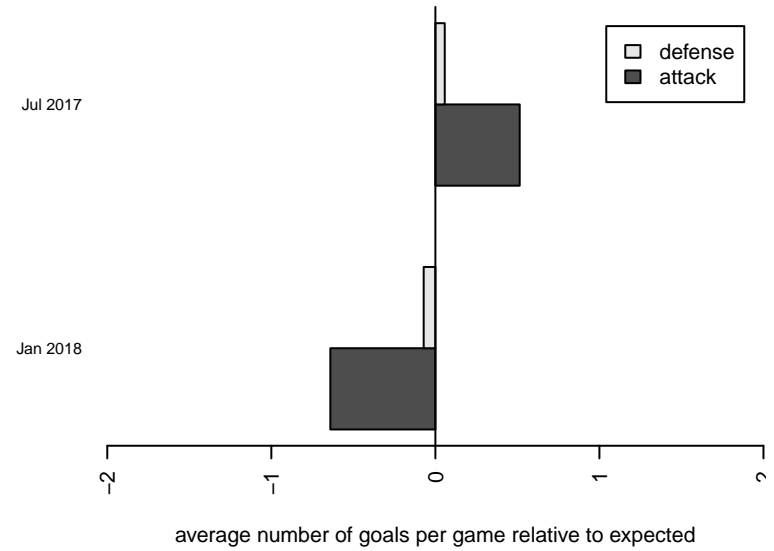

Performance relative to 13 month average