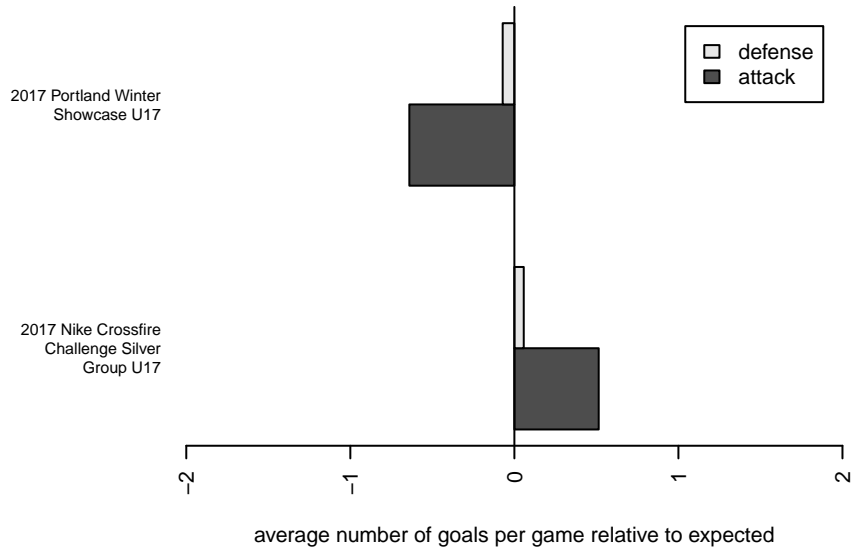

Rocky Mountain FC G01

, MT
G01 total strength=1844
attack=30.05 defense=46.23

alt names used:
ROCKY MOUNTAIN FC

Venues played:
2017 Nike Crossfire Challenge Silver Group U1
2017 Portland Winter Showcase U17

**attack and defense variance (black dot)
relative to other teams
and top 10 in region**

**attack and defense rating
relative to others at age
and all opponents in last 13 months**

Performance relative to 13 month average